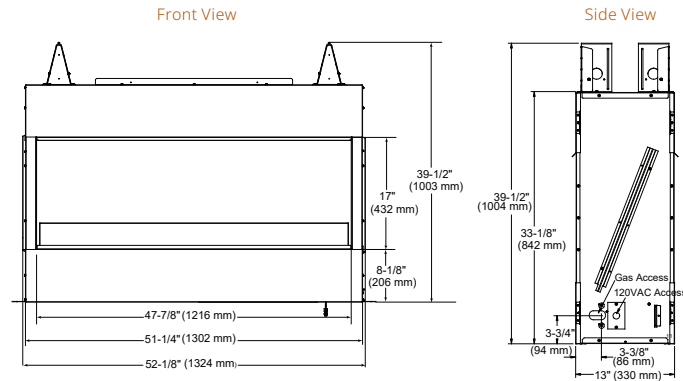

LANAI DOUBLE-SIDED

Model	Width		Height		Depth		Viewing Area	BTU/hr Input
	Unit	Framing	Unit	Framing	Unit	Framing		
Lanai See-Through 48"	52-1/8" [1324]	52-3/4" [1340]	39-1/2" [1003]	39-3/4" [1009]	13" [330]	11-5/8" [295]	47-7/8" x 17" [1216 x 432]	55,000