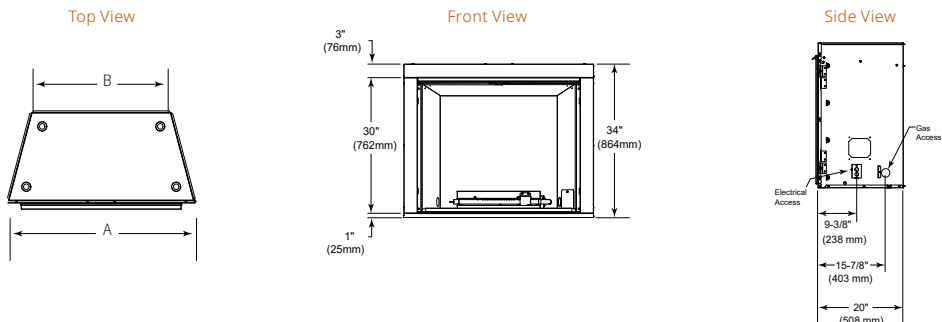

COURTYARD

Model	Front Width A		Back Width B		Height		Depth		Viewing Area	BTU/hr Input
	Unit	Framing	Unit	Framing	Unit	Framing	Unit	Framing		
Courtyard 36"	36" [914]	42-1/2" [1080]	31-1/4" [794]	42-1/2" [1080]	34" [864]	34-1/4" [870]	20" [508]	20-1/4" [514]	36" x 30" [914 x 762]	55,000
Courtyard 42"	42" [1067]	48-1/2" [1232]	37-1/4" [946]	48-1/2" [1232]	34" [864]	34-1/4" [870]	20" [508]	20-1/4" [514]	42" x 30" [1067 x 762]	55,000