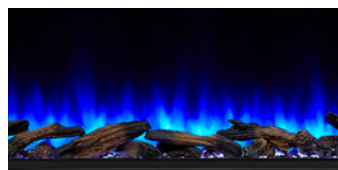

Driftwood logs