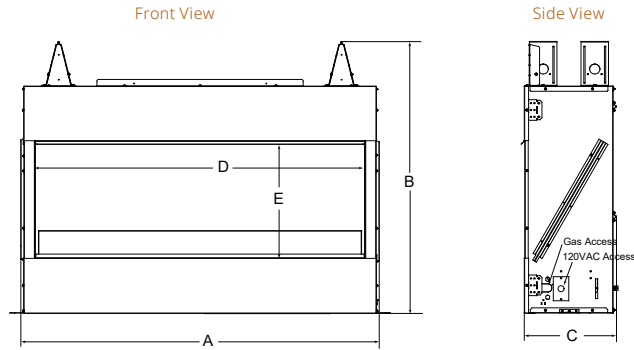

SPECIFICATIONS

LANAI

Model	Front Width A		Height B		Depth C		Viewing Area D x E	BTU/hr Input
	Unit	Framing	Unit	Framing	Unit	Framing		
Lanai 48"	52-1/8" [1324]	52-3/4" [1340]	39-1/2" [1003]	39-3/4" [1009]	13-3/8" [340]	13-3/8" [340]	47-7/8" x 17" [1216 x 432]	55,000
Lanai 60"	64-1/8" [1629]	64-3/4" [1645]	39-1/2" [1003]	39-3/4" [1009]	13-3/8" [340]	13-3/8" [340]	60" x 17" [1524 x 432]	65,000