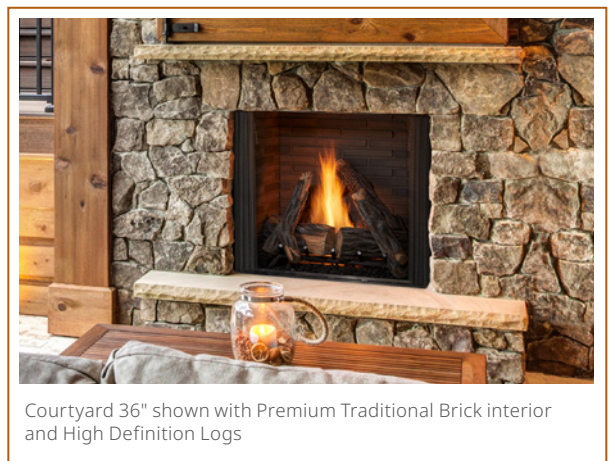

Wall Control

Framed Mesh Barrier

Courtyard 36" shown with Premium Traditional Brick interior and High Definition Logs

Interior Styles