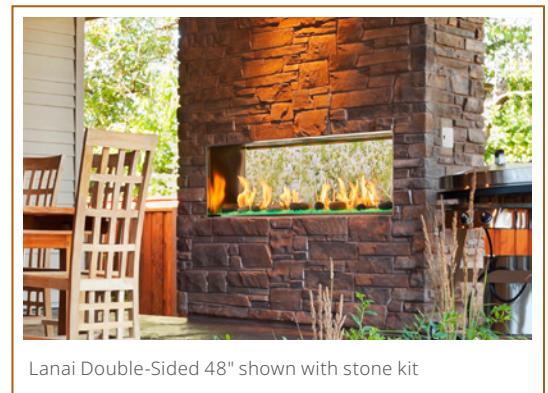

Lanai Double-Sided 48" shown with stone kit

Safety Screen

Wall Control