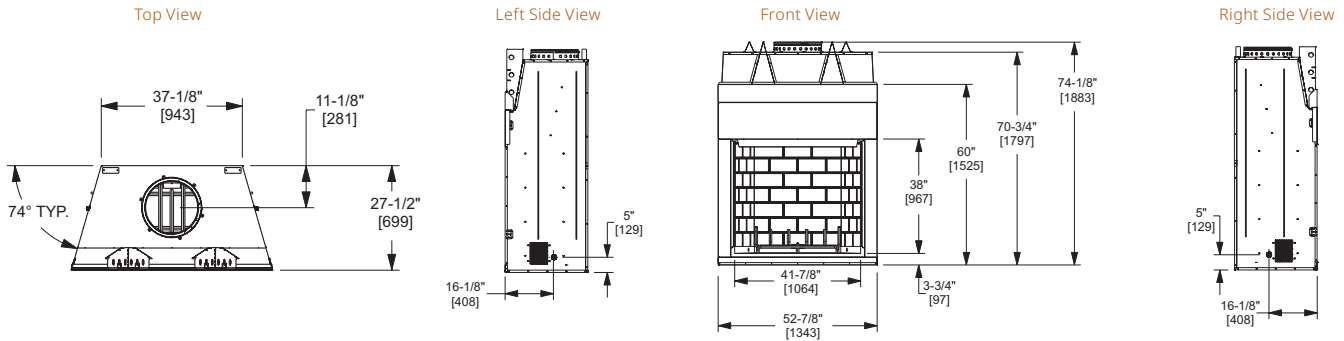

Drawings to the right represent the 36" and 42" combined.

Top View

Front View

Right Side View

Model	Cottagewood-36"	Cottagewood-42"
A	44-1/2" [1130]	50-1/2" [1283]
B	28-5/8" [727]	34-1/2" [876]
C	36" [914]	42" [1067]

CASTLEWOOD

Model	Front Width		Back Width		Height		Depth		Viewing Area
	Unit	Framing	Unit	Framing	Unit	Framing	Unit	Framing	
Castlewood-42"	52-7/8" [1343]	53-7/8" [1368]	37-1/8" [943]	40-1/8" [1019]	74-1/8" [1883]	74-1/2" [1892]	27-1/2" [699]	28-1/2" [724]	41-7/8" x 38" [1063 x 965]